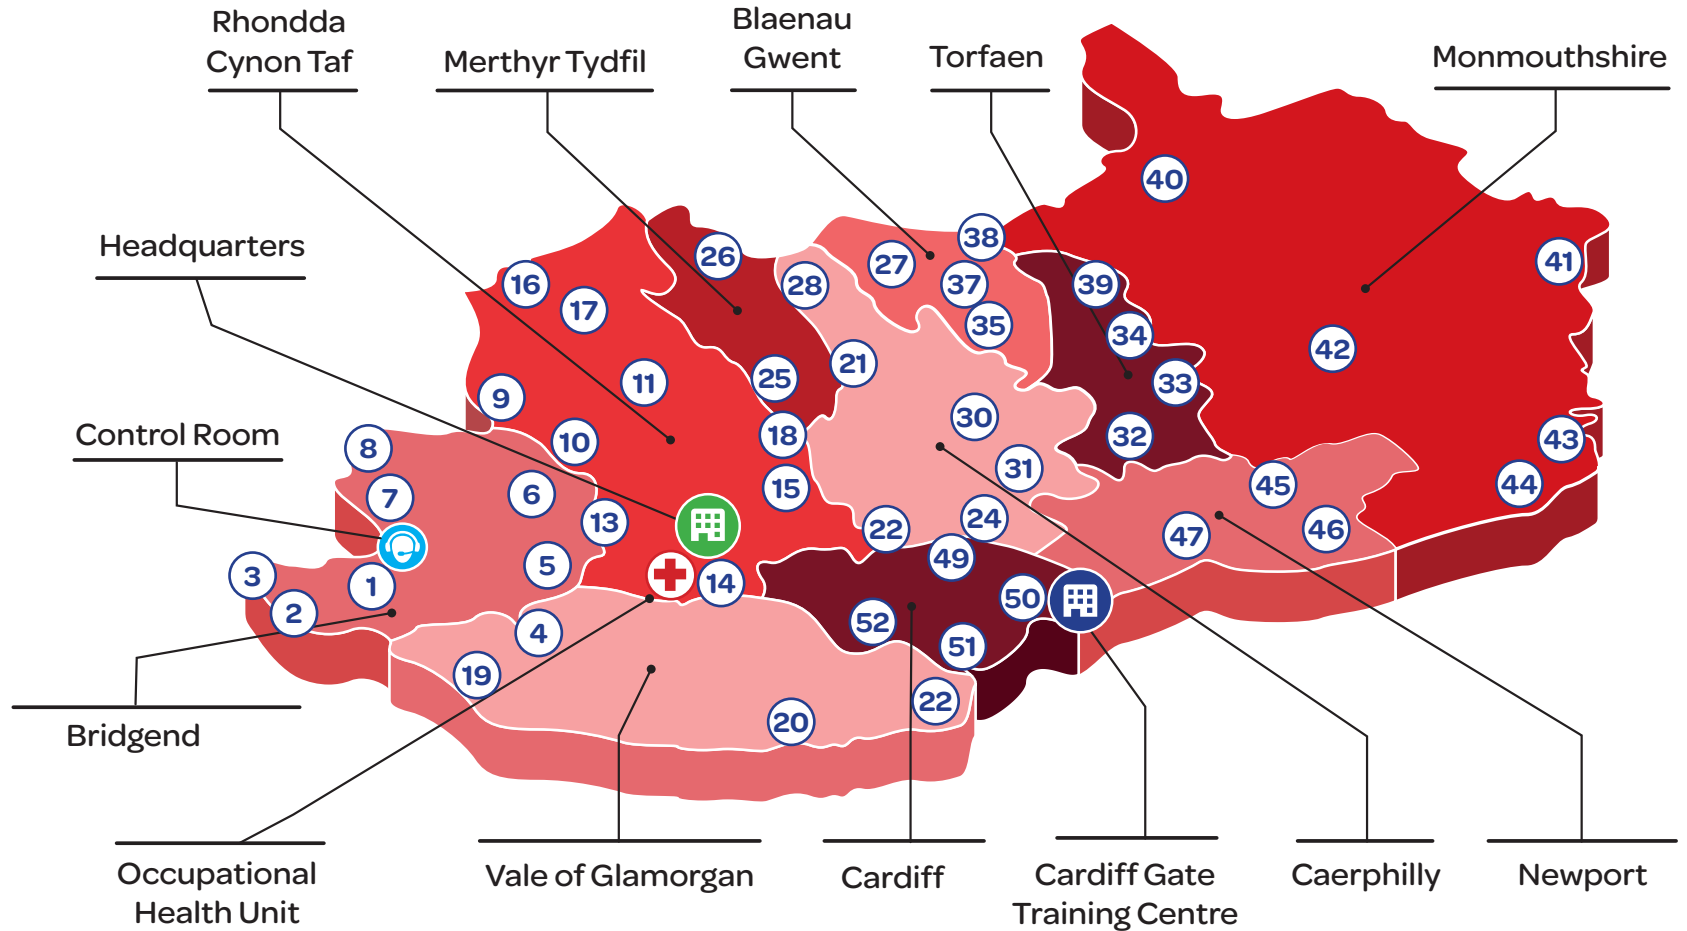

FIRE STATION LOCATIONS 2024

Bridgend

01	Bridgend	WDS/OC
02	Porthcawl	OC
03	Kenfig Hill	OC
05	Pencoed	OC
06	Ogmore Vale	OC
07	Pontycymer	OC
08	Maesteg	WDS/OC

Rhondda Cynon Taf

09	Treorchy	OC
10	Tonypandy	WDS/OC
11	Ferndale	OC
13	Gilfach Goch	OC
14	Pontyclun	OC
15	Pontypridd	WDS/OC
16	Hirwaun	OC
17	Aberdare	WDS/OC
18	Abercynon	OC

Vale of Glamorgan

04	Cowbridge	OC
19	Llantwit Major	OC
20	Barry	WDS/OC
22	Penarth	WDS

Caerphilly

21	Aberbargoed	WDS/OC
24	Caerphilly	WDS/OC
28	Rhymney	OC
30	Abercarn	OC
31	Risca	OC

Merthyr Tydfil

25	Treharris	OC
26	Merthyr Tydfil	WDS/OC

Blaenau Gwent

27	Tredegar	OC
35	Abertillery	OC
37	Ebbw Vale	WDS
38	Brynawr	OC

Torfaen

32	Cwmbran	WDS
33	New Inn	WDS
34	Abersychan	OC
39	Blaenavon	OC

Monmouthshire

40	Abergavenny	OC
41	Monmouth	OC
42	Usk	OC
43	Chepstow	OC
44	Caldicot	OC

Newport

45	Malpas	WDS
46	Maindee	WDS
47	Duffryn	WDS

Cardiff

49	Whitchurch	WDS
50	Roath	WDS
51	Cardiff Central	WDS
52	Ely	WDS