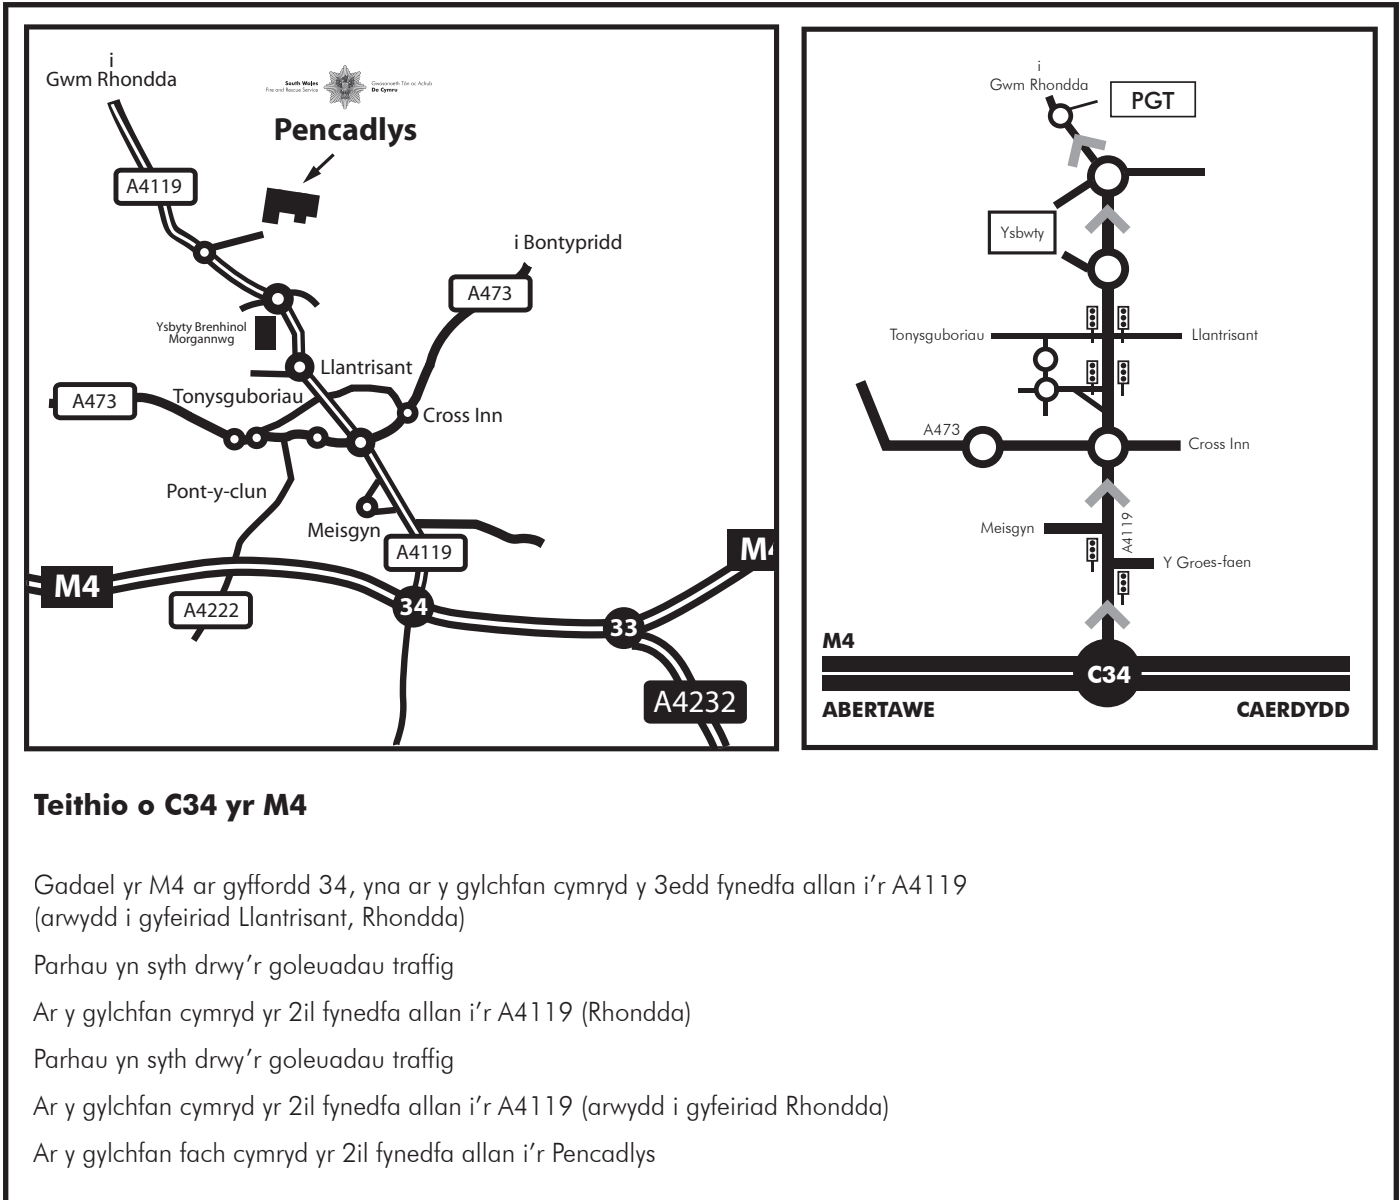

Pencadlys Gwasanaeth Tân ac Achub De Cymru Cynllun Lleoliad

South Wales Fire and Rescue Service Headquarters,
Forest View Business Park, Llantrisant, Pontyclun, CF72 8LX.

Telephone 01443 232000 • Fax 01443 232180
www.southwales-fire.gov.uk

We welcome correspondence in Welsh or English

RAISING AWARENESS - REDUCING RISK

Pencadlys Gwasanaeth Tân ac Achub De Cymru,
Parc Busnes Forest View, Llantrisant, Pont-y-clun, CF72 8LX.

Ffôn 01443 232000 • Ffacs 01443 232180
www.decymru-tan.gov.uk

Croesawn ohebiaeth yn y Gymraeg neu Saesneg

CODI YMWYBYDDIAETH - LLEIHAU PERYGL